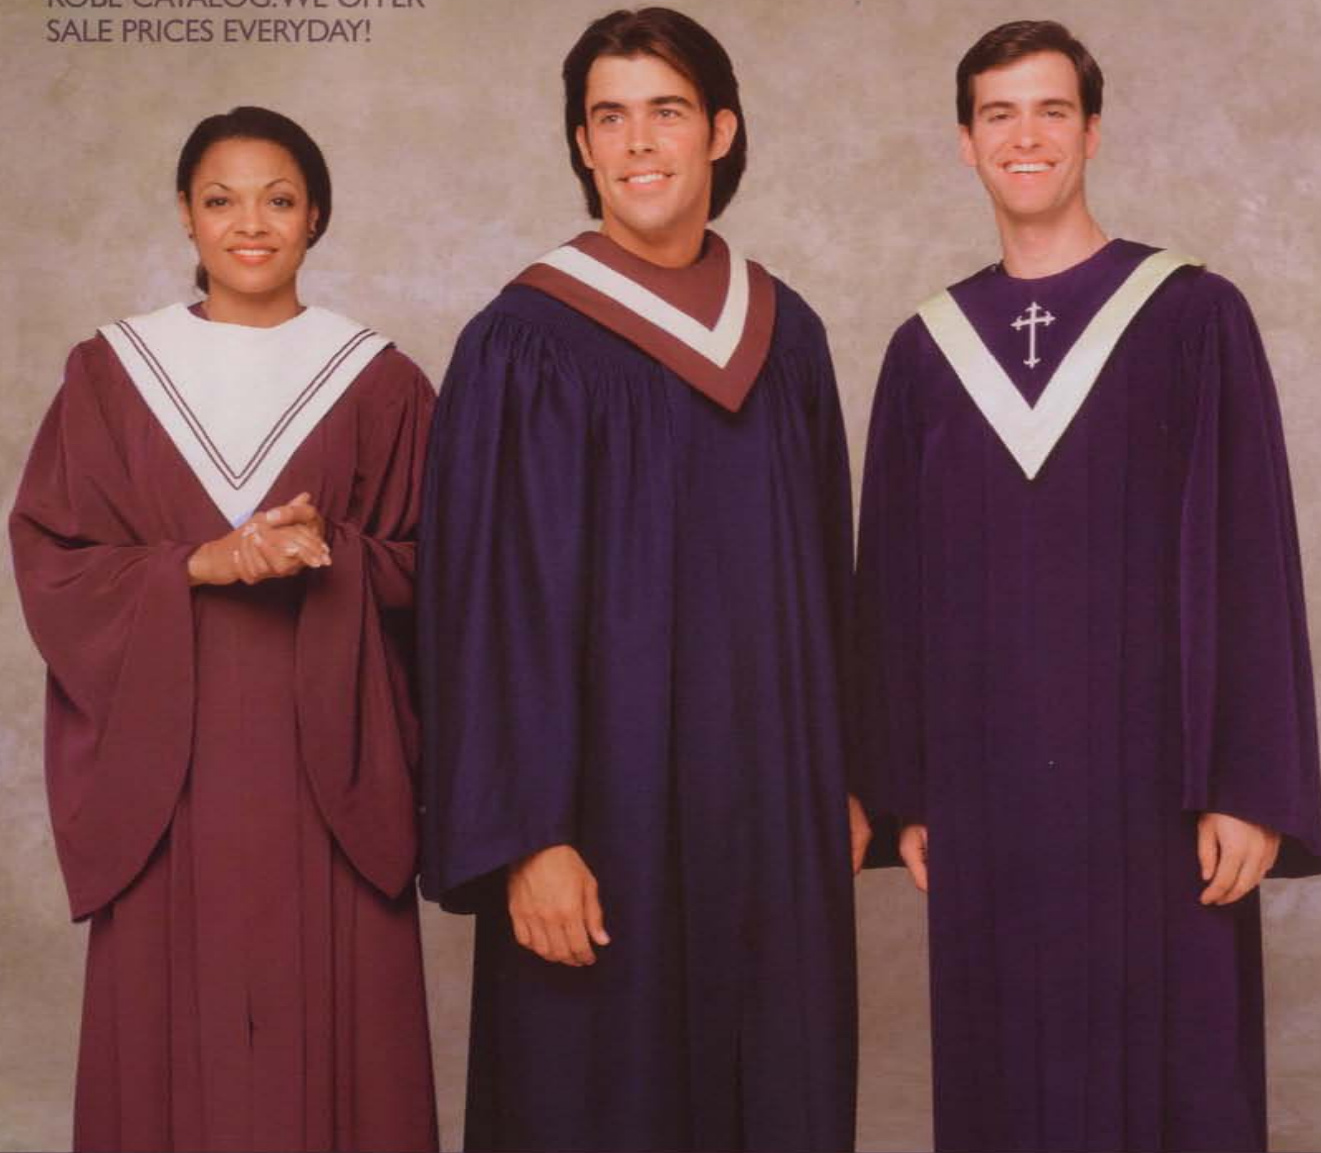

CALL FOR A COMPLETE
ROBE CATALOG.WE OFFER
SALE PRICES EVERYDAY!

E. R. MOORE CO.

A. 770 LUS/SHD Sheeridescent Pastel Angel
One Size \$69
Shown With (G) **GW100 AP**

B. 777 LUS Belted Angel
One Size \$27
Also Available In Child \$23

K. 754 FD Round Collars
One Size \$10

L. 793 FD Long V-Back Stole
One Size \$18