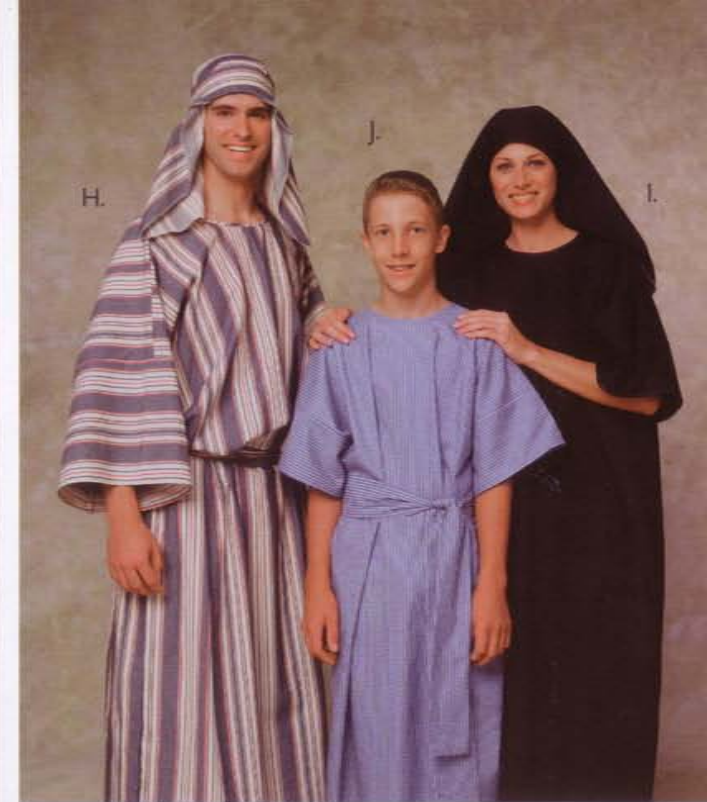

CALL FOR A COMPLETE
ROBE CATALOG.WE OFFER
SALE PRICES EVERYDAY!

E. R. MOORE CO.

A. 770 LUS/SHD Sheeridescent Pastel Angel
One Size \$69
Shown With (G) **GW100 AP**

B. 777 LUS Belted Angel
One Size \$27
Also Available In Child \$23

C. 777 2 LUS/SHD Gabriel Angel
One Size \$64, Also Available In Child \$53

D. 378 LUS/SHD Praise Dancer
Sizes 2-26 Even \$76

E. EW100 AP Economy Wing
One Size \$65,
33" Height, 34" Width

F. AW300 AP Medium Wing
One Size \$55, 30" Height, 11" Width

K. 754 FD Round Collars
One Size \$10

L. 793 FD Long V-Back Stole
One Size \$18